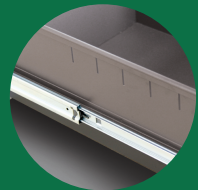

30mm Tabletop
Good supporting,
with high pressure
melamine decora-
tive plate

Key Lock
1 key for all locks
of drawers

Pen Tray
Removable,
keep your table
neat and tidy

Code Hole
2 large code hole
with slide plastic
cover are
equipped as
standard for
wiring on
desktop board.

Full Suspension Rail
Easy to pick up the
things inside the drawer

Plain Desk	
Model	W x D x H mm
UCS-107P	1000x700x700 or 720
UCS-127P	1200x700x700 or 720
UCS-147P	1400x700x700 or 720

- 2 Center Thin Drawers (UCS-147P is with 3 Center Thin Drawers)
- Leveler