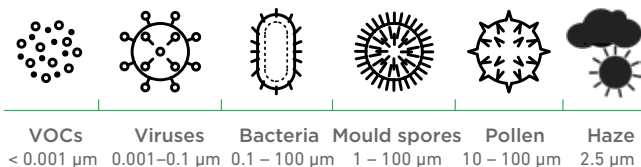

neair
MINI

CAR AIR PURIFIER

360°
HEPA FILTER

REMOVES
99.99%, 0.01 MICRON
OF AIR POLLUTANTS

NEAIR

Air Purifiers

enjoy a clean & healthy driving experience

Pollutants in the car

Releasing negative ions

Negative ions are expelled into the car where they are attached to positively charged virus, bacteria, dust, pollen, cigarette smoke, odour, pet dander, chemical and others to form larger particles. Hence, it is easier for us to get rid of them.

360° HEPA Filter

360° High-Efficient HEPA filter removes 99.99%, 0.01 micron of air pollutants in the car. The 360° filter is designed for optimum air flow. With its high concentration of activated carbon, it can absorb dangerous chemicals, odours and volatile organic compounds (VOCs).