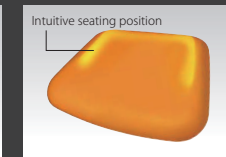

Intuitive seating position