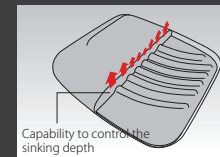

■ Inner structure of seat

Capability to control the sinking depth