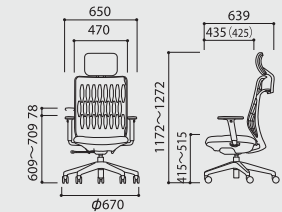

With Adjustable Arm & Head Rest