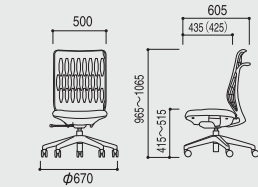

Without Arm