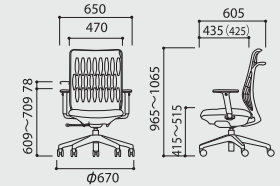

With Adjustable Arm