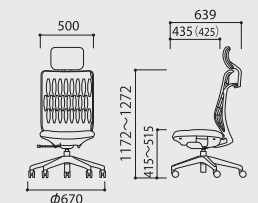

Without Arm & With Head Rest