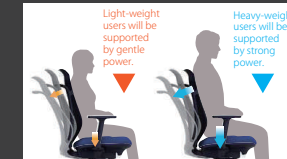

■ Auto sensing Mechanism