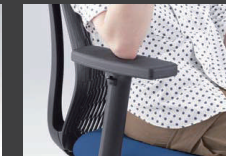

With Adjustable Arm