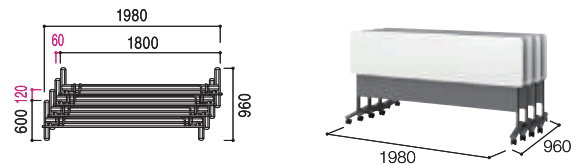

Wmm	Dmm	Code No.	Item Name
1500	450	6-173-112	A-Stack 1545
	600	6-173-122	A-Stack 1560
1800	450	6-173-113	A-Stack 1845
	600	6-173-123	A-Stack 1860

■ Option

■ Modesty Panel

Wmm	Code No.	Item Name
1500	6-173-3170	Modesty Panel W1500
1800	6-173-3180	Modesty Panel W1800

Modesty panel is available for all without modesty panel model.

Please assign the  number to choose table top color.

■ Folding Specification

Table Specification

- Tabletop / Melamine faced particle board 18mm thickness
- Edging / PVC Edging
- Legs / Steel pipe with powder coating
- Modesty Panel / Steel with powder coating

blue figures = inner dimension between legs