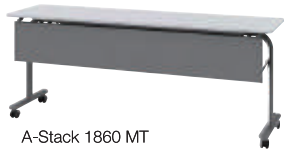

Wide space between each legs

One touch operation

Effective use of space

■ with Modesty Panel

A-Stack 1860 MT

■ with Shelf

Wmm	Dmm	Code No.	Item Name
1500	450	6-173-262	A-Stack 1545 MT
	600	6-173-272	A-Stack 1560 MT
1800	450	6-173-263	A-Stack 1845 MT
	600	6-173-273	A-Stack 1860 MT