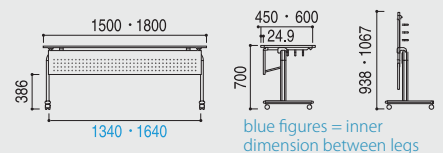

Modesty panel is available for all without modesty panel model.

Please assign the  number to choose table top color.

■ Folding Specification

Table Specification

- Tabletop / Melamine faced particle board 18mm thickness
- Edging / PVC Edging
- Legs / Steel pipe with powder coating
- Modesty Panel / Steel with powder coating

blue figures = inner dimension between legs