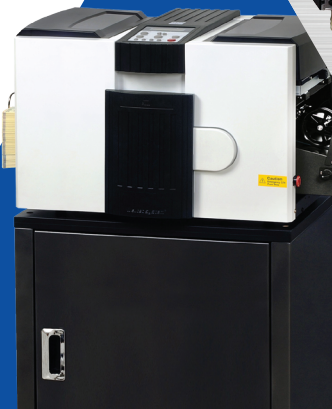

www.welltechHQ.com

Postal·Logistics·Technology

Welltec brings you Parcel Kiosk & mail automation solutions of tomorrow

World No.1 Desktop Pressure Sealer House

Standalone - Heavy Volume

SecureFold 4150s

Light production solution for High volume users

- 2 pairs of rollers for higher sealing quality
- SUPER Friction Reverse Roller separates double
- Inline mode supported
- High capacity lift tray
- Easy jam removal and cleaning at front
- Built-in cassette folding & sealing
- 4 speed levels (9-11-13-15k)
- Manual feeding available
- Batch/Total/Counter, Auto start
- SONIC Sensor double detection
- Jam free, built-in fan blower

* With Long Conveyor SE & Height Adjustable Table

Speed	15,000 sheets/hour
Form Size	A4, Letter, Legal
Tray Capacity	1,500 sheets
Fold Type	Z, C, V
Dimension	68cm × 58cm × 78cm
Net Weight	approx. 90kg
Optional Accessories	Long Conveyor (SE) & Table HCS & Table , Inline Kit