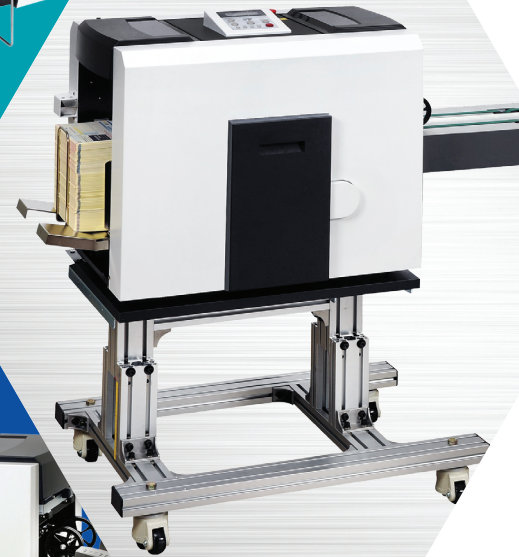

www.welltechHQ.com

Postal·Logistics·Technology

Welltec brings you Parcel Kiosk & mail automation solutions of tomorrow

World No.1 Desktop Pressure Sealer House

Standalone - Mid Volume

SecureFold 4090s

PM4

Best selling solution for Mid volume users

- Friction Reverse Roller (FRR) separates double
- Inline mode supported
- High capacity lift tray
- Easy jam removal and cleaning at front
- Built-in cassette folding & sealing
- 4 speed levels [6-7-8-9k]
- Batch/Total/Counter, Auto start
- Light sensor double detection
- Jam free

Speed	9,000 sheets/hour
Form Size	A4, Letter, Legal
Tray Capacity	800 sheets
Fold Type	Z, C, V
Dimension	42cm x 60cm x 39cm
Net Weight	approx. 48kg
Optional Accessories	Slide Conveyor, Table, Inline Kit

* With Slide Conveyor & Table