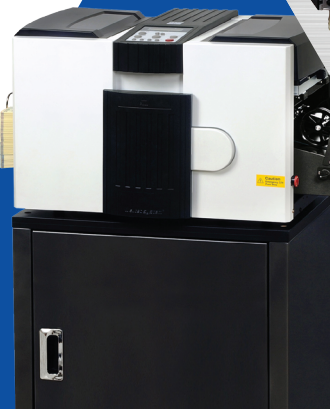

www.welltechHQ.com

Postal·Logistics·Technology

Welltec brings you Parcel Kiosk & mail automation solutions of tomorrow

World No.1 Desktop Pressure Sealer House

Standalone - Mid Volume

SecureFold 4090s

PM4

Best selling solution for Mid volume users

- Friction Reverse Roller (FRR) separates double
- Inline mode supported
- High capacity lift tray
- Easy jam removal and cleaning at front
- Built-in cassette folding & sealing
- 4 speed levels [6-7-8-9k]
- Batch/Total/Counter, Auto start
- Light sensor double detection
- Jam free

Speed	9,000 sheets/hour
Form Size	A4, Letter, Legal
Tray Capacity	800 sheets
Fold Type	Z, C, V
Dimension	42cm x 60cm x 39cm
Net Weight	approx. 48kg
Optional Accessories	Slide Conveyor, Table, Inline Kit