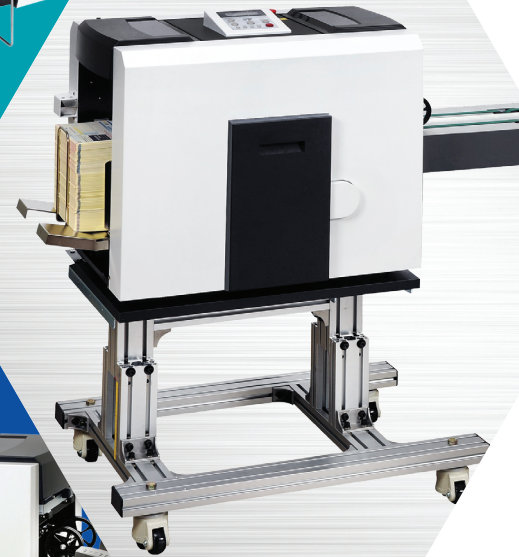

www.welltechHQ.com

Postal·Logistics·Technology

Welltec brings you Parcel Kiosk & mail automation solutions of tomorrow

World No.1 Desktop Pressure Sealer House

Standalone - Light Volume

SecureFold 2030s

OM2D

Office-friendly economic solution for Low volume users

- High sealing quality and low noise level
- Easy maintenance structure
- Detachable cassette folding & sealing
- Patented paddle for angle feeding
- Manual feeding available
- Counter

Speed	3,000 sheets/hour
Form Size / Option*	A4, Letter, Legal*
Tray Capacity	100 sheets
Fold Type	Z, C, V
Dimension	32cm x 39cm x 28cm
Net Weight	22kg