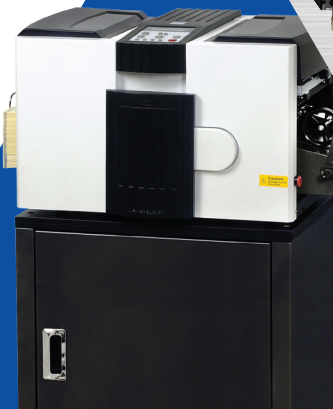

www.welltechHQ.com

Postal·Logistics·Technology

Welltec brings you Parcel Kiosk & mail automation solutions of tomorrow

World No.1 Desktop Pressure Sealer House